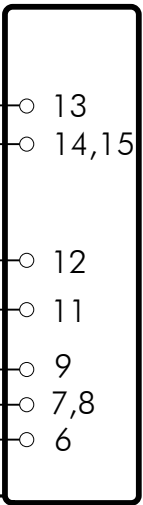

WIRING DIAGRAM:

D-15 female

ODU plug,
inside
"mark"

- 13 RTS
- 14,15 +VDC
- 12 MODE, prog
- 11 TD,in
- 9 RD, out
- 7,8 GND
- 6 CTS

View: from the
soldering side

*Shield

 SATEL	Product NARS-ST
	Code YC0240
Adapter Cable for SATELLINE®-3ASd Epic Pro and NARS-1F (length: 0,40m)	