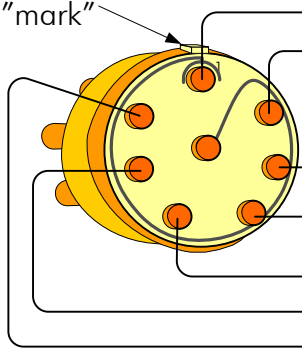

WIRING DIAGRAM:

D-15 female

ODU plug,
inside
"mark"

- 13 RTS
- 14,15 +VDC
- 12 MODE, prog
- 11 TD, in
- 9 RD, out
- 7,8 GND
- 6 CTS

View: from the
soldering side

*Shield

 SATEL	Product NARS-ST
	Code YC0240
Adapter Cable for SATELLINE®-3ASd Epic Pro and NARS-1F (length: 0,40m)	