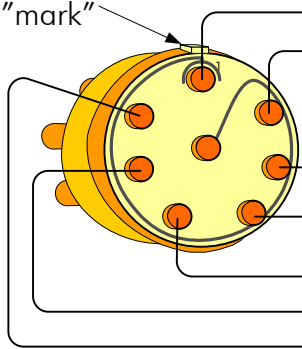

WIRING DIAGRAM:

D-15 female

ODU plug,
inside
"mark"

- 13 RTS
- 14,15 +VDC
- 12 MODE, prog
- 11 TD,in
- 9 RD, out
- 7,8 GND
- 6 CTS

View: from the
soldering side

*Shield

 SATEL	Product NARS-ST
	Code YC0240
Adapter Cable for SATELLINE®-3ASd Epic Pro and NARS-1F (length: 0,40m)	