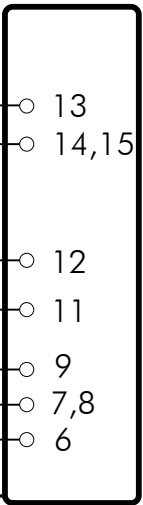

WIRING DIAGRAM:

D-15 female

ODU plug,
inside
"mark"

- 13 RTS
- 14,15 +VDC
- 12 MODE, prog
- 11 TD, in
- 9 RD, out
- 7,8 GND
- 6 CTS

View: from the
soldering side

*Shield

 SATEL	Product NARS-ST
	Code YC0240
Adapter Cable for SATELLINE®-3ASd Epic Pro and NARS-1F (length: 0,40m)	