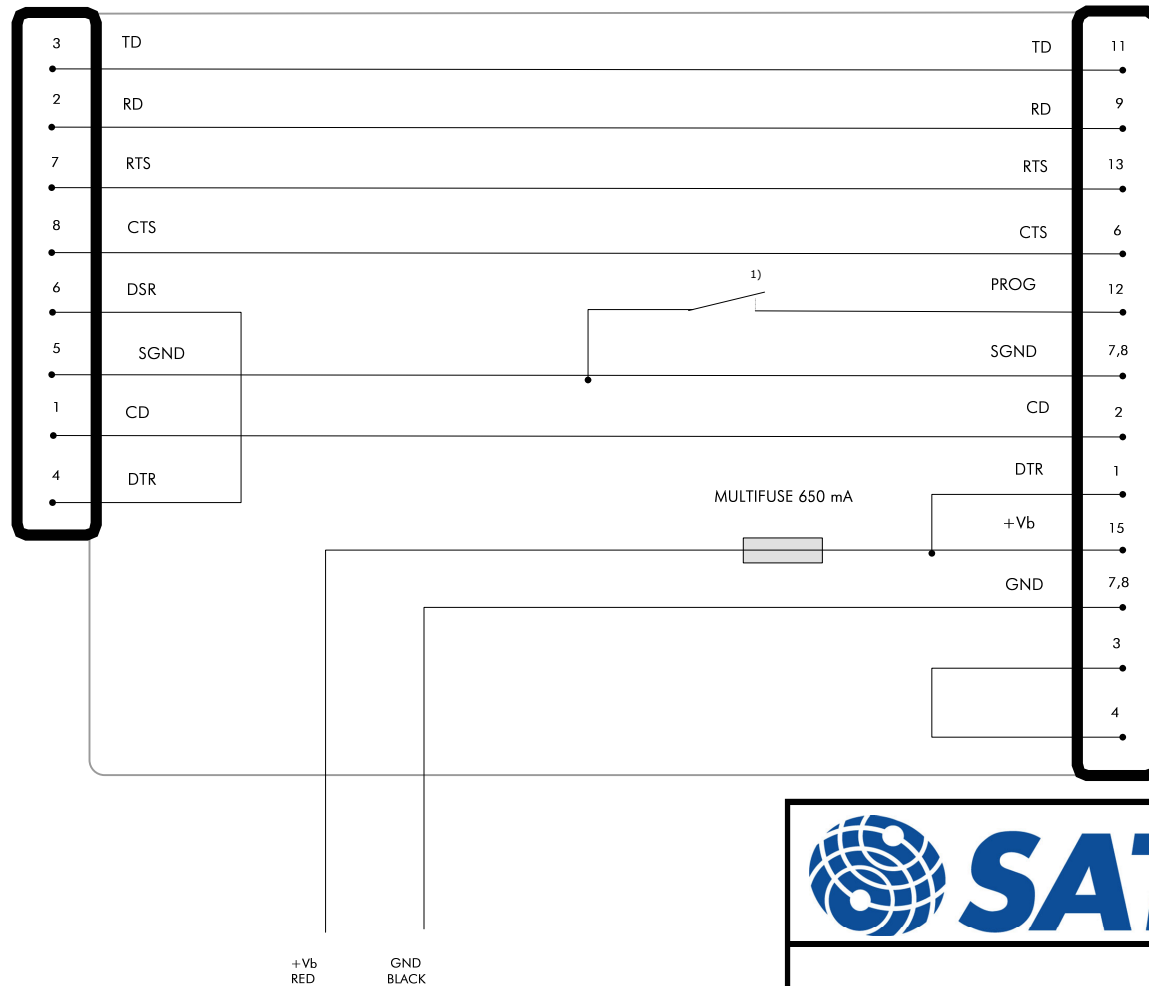

9-PIN D-CONNECTOR FEMALE

15-PIN D-CONNECTOR MALE

Product

NARS-1F

Code

YC0200

Interface Adapter for SATELLINE  
-2ASc, -2ASxE, -3AS(d) and  
-3AS(d)869 radio modems