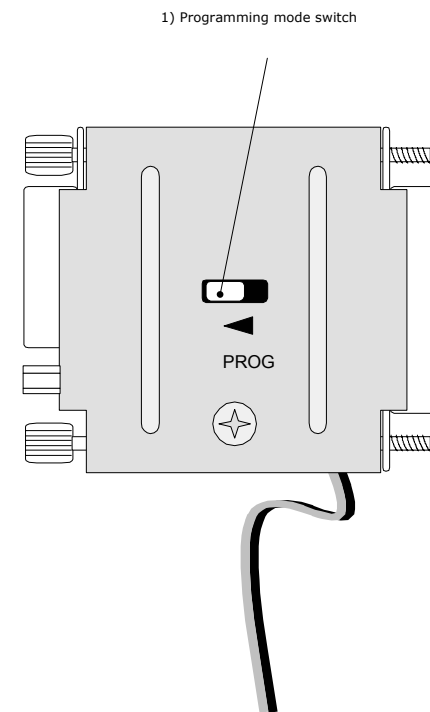

9-PIN D-CONNECTOR FEMALE

15-PIN D-CONNECTOR MALE

Product

NARS-1F

Code

YC0200

Interface Adapter for SATELLINE  
-2ASc, -2ASxE, -3AS(d) and  
-3AS(d)869 radio modems