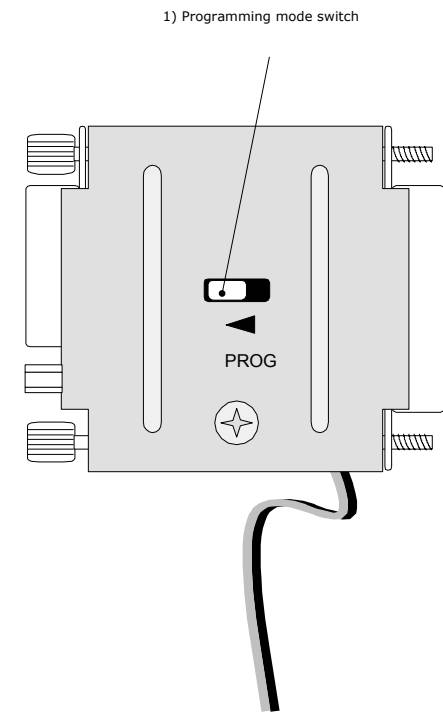

9-PIN D-CONNECTOR FEMALE

15-PIN D-CONNECTOR MALE

Product

NARS-1F

Code

YC0200

Interface Adapter for SATELLINE
-2ASc, -2ASxE, -3AS(d) and
-3AS(d)869 radio modems