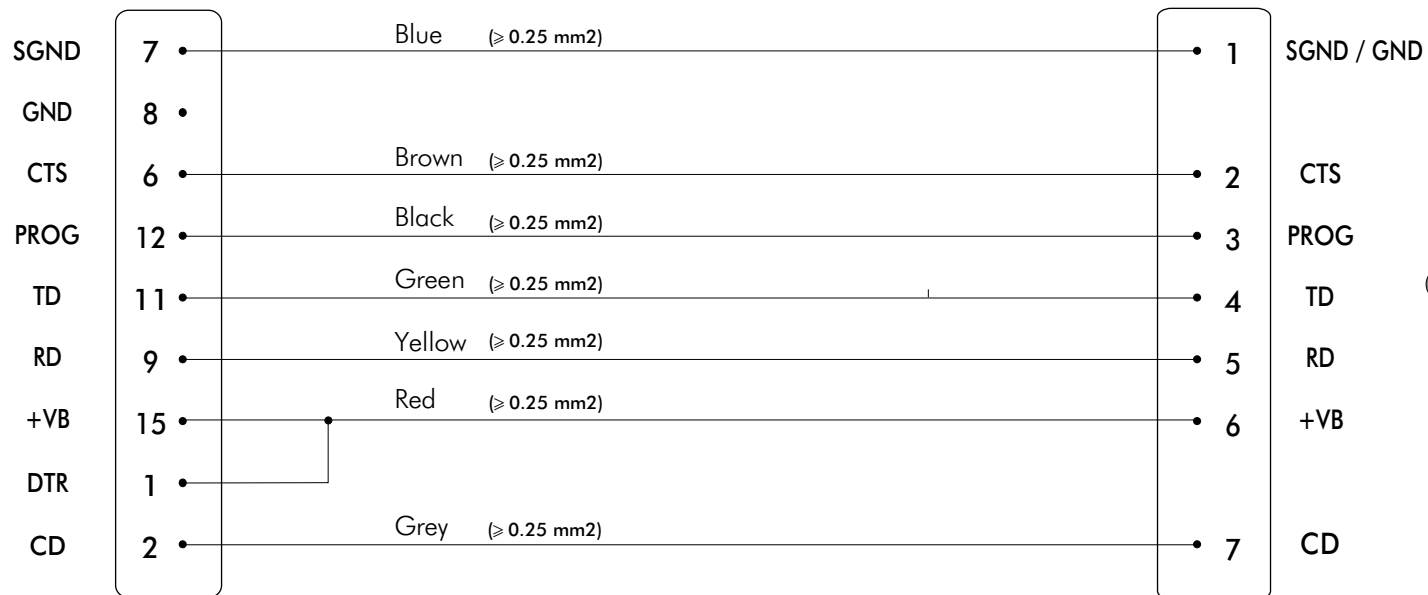

Radio Modem

15-PIN D-CONNECTOR MALE

7-PIN ROUND CONNECTOR MALE

H-WP ; Weather Proof Housing
Internal Wiring

15.01.2003 / TaM