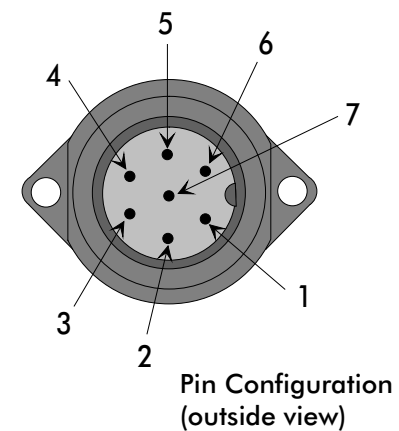

Radio Modem

15-PIN D-CONNECTOR MALE

7-PIN ROUND CONNECTOR MALE

H-WP ; Weather Proof Housing
Internal Wiring

15.01.2003 / TaM