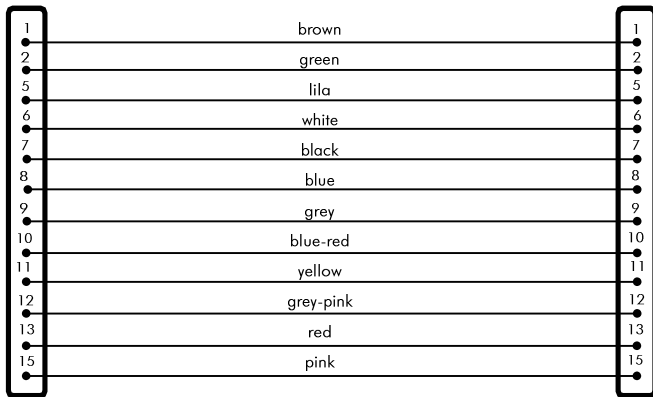

15-PIN D-CONNECTOR MALE

15-PIN D-CONNECTOR FEMALE

SATEL

Interface Cable for SATELLINE
radio modems and Time Slot Unit
(length: 0,5 or 2m)

Product

CRS-TSU

Code

YC0271