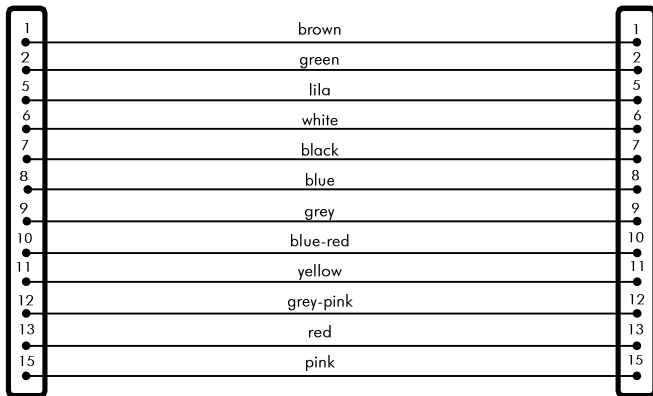

15-PIN D-CONNECTOR MALE

15-PIN D-CONNECTOR FEMALE

**SATEL**

Interface Cable for SATELLINE  
radio modems and Time Slot Unit  
(length: 0,5 or 2m)

Product

CRS-TSU

Code

YC0271