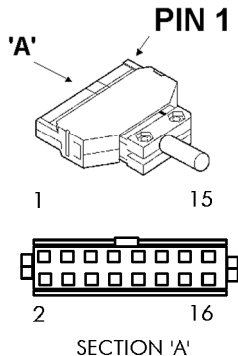

Fujitsu - FEMALE
DIN41651-16

D-15 FEMALE

SATEL

Product
CRS-181F

Interface Cable for
SATELLINE-1870 radio modem
and SATEL I-LINK100

Code
YC0190