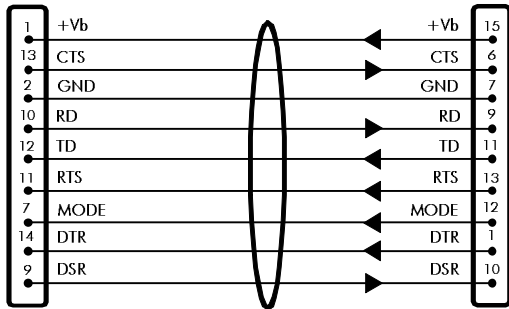

Fujitsu - FEMALE
DIN41651-16

D-15 FEMALE

SATEL

Product
CRS-181F

Interface Cable for
SATELLINE-1870 radio modem
and SATEL I-LINK100

Code
YC0190