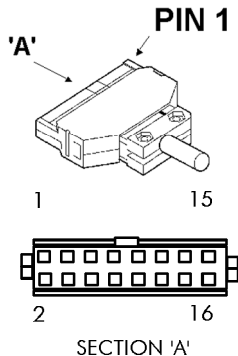

Fujitsu - FEMALE  
DIN41651-16

D-15 FEMALE

 <b>SATEL</b>	Product CRS-181F
	Code YC0190
Interface Cable for SATELLINE-1870 radio modem and SATEL I-LINK100	