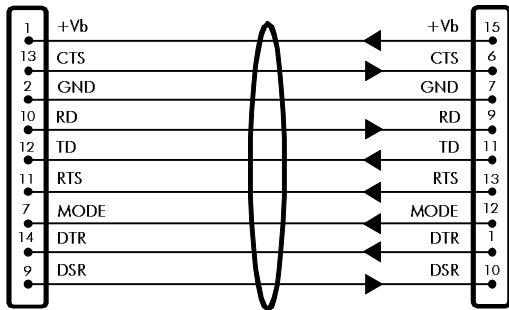

Fujitsu - FEMALE  
DIN41651-16

D-15 FEMALE

 <b>SATEL</b>	Product CRS-181F
	Code YC0190
Interface Cable for SATELLINE-1870 radio modem and SATEL I-LINK100	